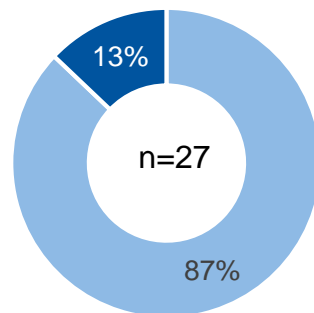

Gender Monitoring

Numbers of women and men in leadership positions at RWTH Aachen University

Status: June 30th 2019

Source: www.rwth-aachen.de

Leadership positions

Rectorate

Board of Governors

Senate (voting members)

Dean's Offices

Departments

■ Male %
■ Female %