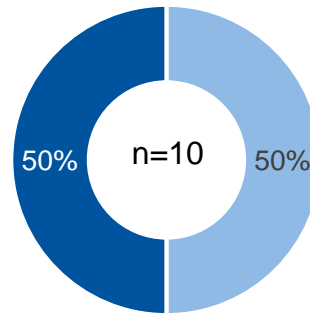

Gender Monitoring

Numbers of women and men in leadership positions at RWTH Aachen University

Status: June 30th 2019

Source: www.rwth-aachen.de

Leadership positions

Rectorate

Board of Governors

Senate (voting members)

Dean's Offices

Departments

■ Male %
■ Female %