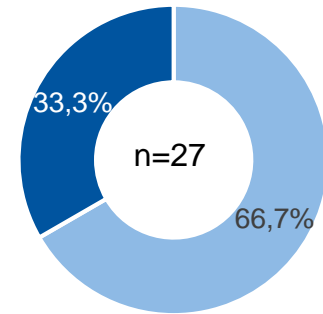

Gender Monitoring

Numbers of women and men in leadership positions at RWTH Aachen University

Status: June 30th 2019

Source: www.rwth-aachen.de

Leadership positions

Rectorate

Board of Governors

Senate (voting members)

Dean's Offices

Departments

■ Male %
■ Female %