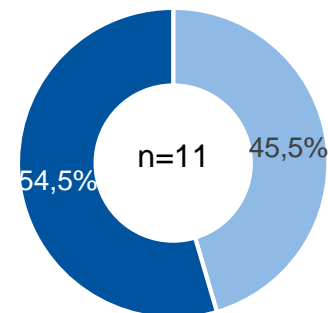

Gender Monitoring

Numbers of women and men in leadership positions at RWTH Aachen University

Status: June 30th 2019

Source: www.rwth-aachen.de

Leadership positions

Rectorate

Board of Governors

Senate (voting members)

Dean's Offices

Departments

■ Male %
■ Female %