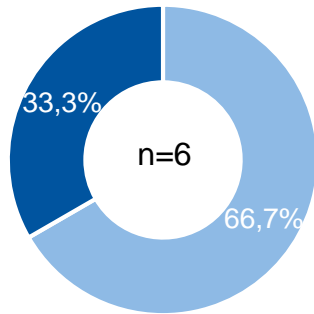

Gender Monitoring

Numbers of women and men in leadership positions at RWTH Aachen University

Status: June 30th 2019

Source: www.rwth-aachen.de

Leadership positions

Rectorate

Board of Governors

Senate (voting members)

Dean's Offices

Departments

■ Male %
■ Female %